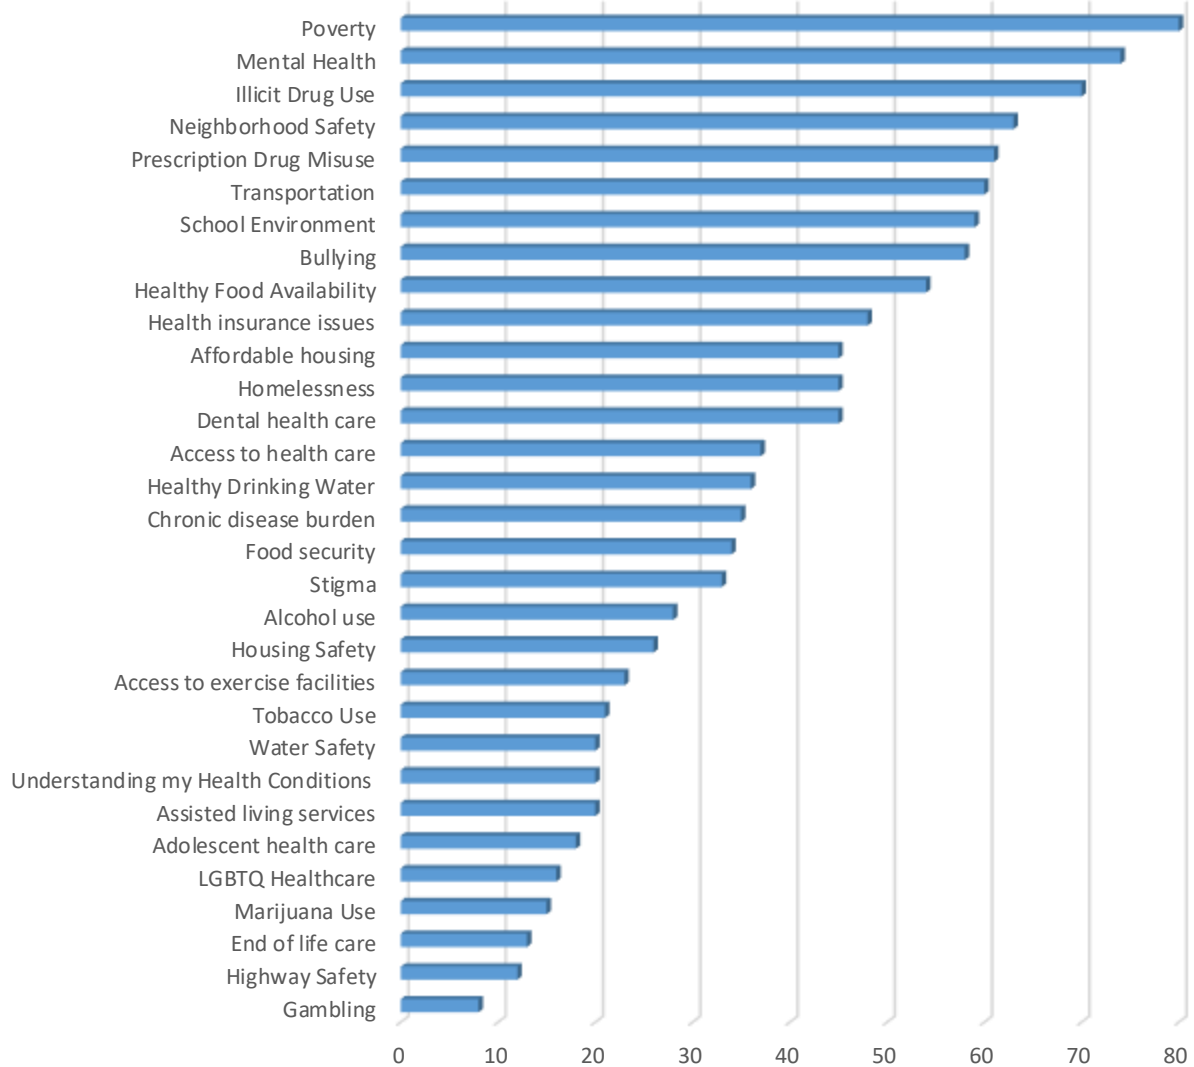

Launch Survey Results as of November 2018

These results are based on 133 launch survey takers during the months of Aug-Nov 2018.